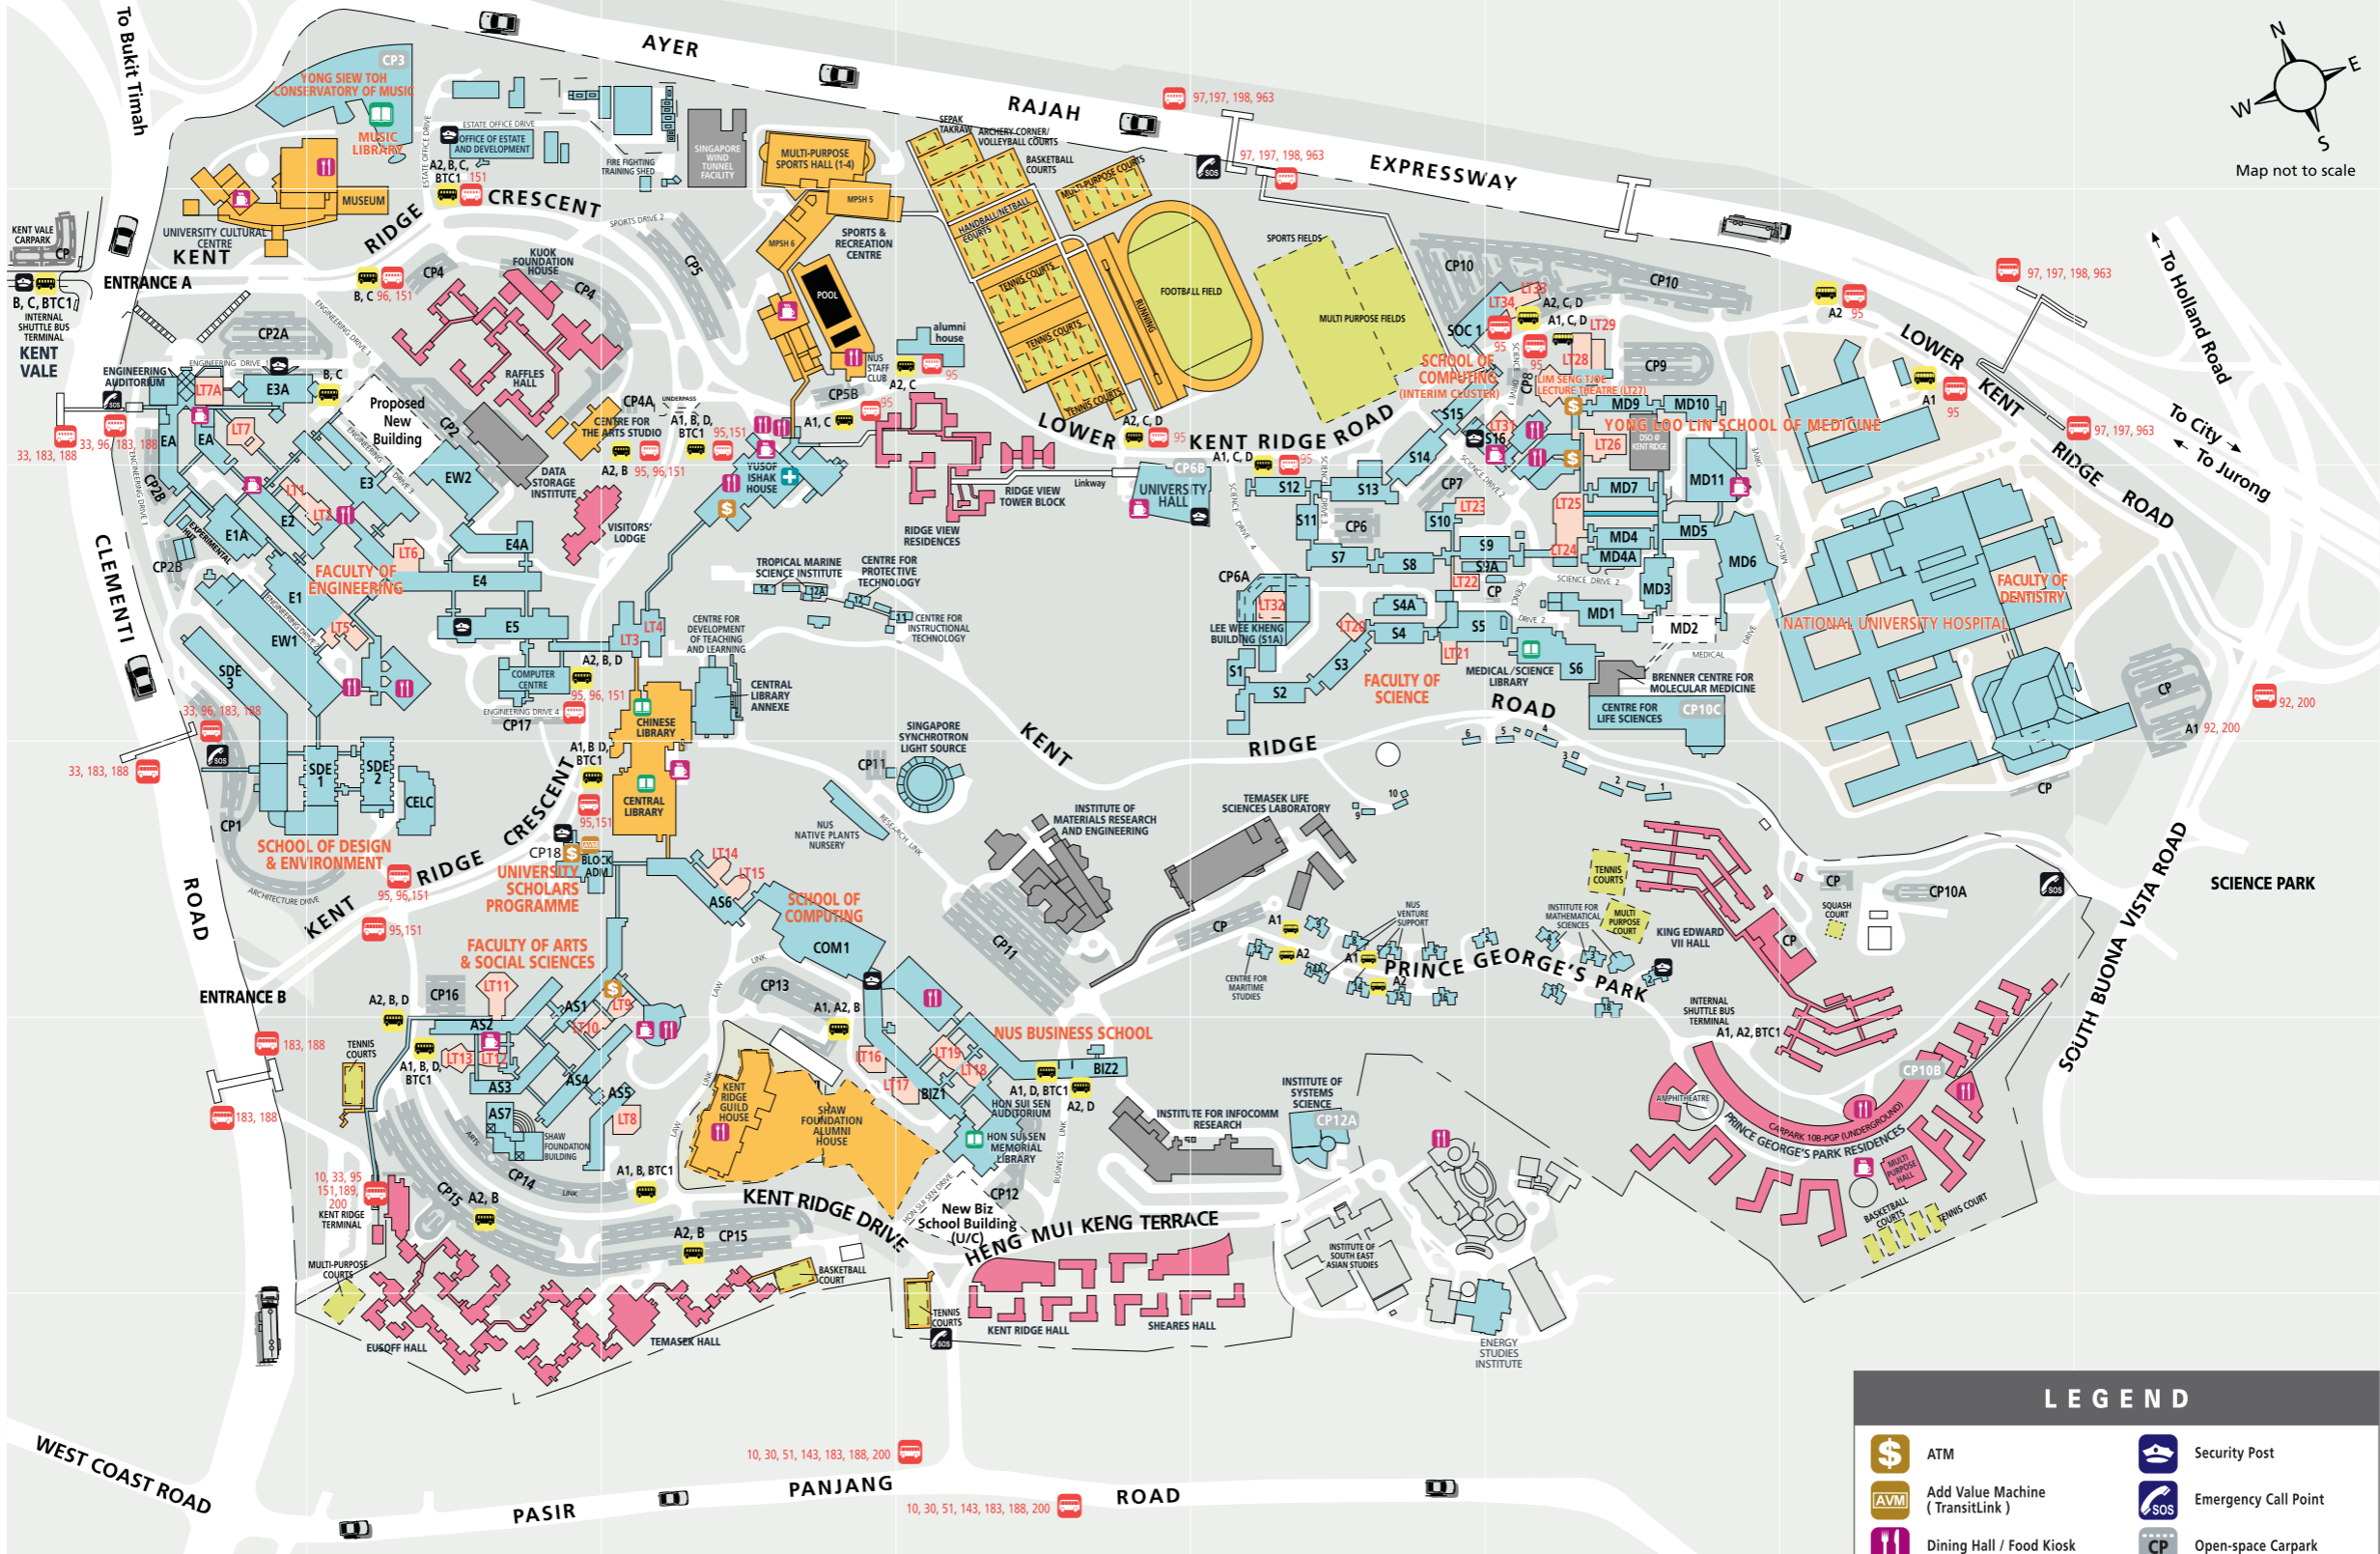

Getting Here

Centre for Quantum Technologies

National University of Singapore
Block S15, 3 Science Drive 2
Singapore 117543

By Taxi

CQT is located at National University of Singapore, 3 Science Drive 2 (off Lower Kent Ridge Road), Block S15.

Approximate journey time and taxi fare:

From the airport would be about 30-45 minutes, S\$25-\$30

From the city-centre would be about 15-25 minutes, S\$15-\$20

By Train and Bus Services

You may take a [train](#) to the Buona Vista Station (EW21).

NUS Internal Bus Services

If you are in NUS campus, you can take the Internal Bus Service 'A1', 'A2', 'C' or 'D' to CQT. Check the bus schedules and routes at [NUS OED site](#).

More about Singapore

- [Singapore Infomap](#) by Ministry of Information, Communications and the Arts, Singapore
- [Uniquely Singapore](#) by Singapore Tourism Board
- [Visa Information](#) by Ministry of Foreign Affairs, Singapore
- [Working in Singapore](#)
- [Singapore Street Directory](#)
- [Our personal suggestions](#)

KENT RIDGE CAMPUS

(correct as at 25 Feb 2008)

Map not to scale

A
B
C
D
E
F

| LEGEND | | | |
|--------|---------------------------------|--|---|
| | ATM | | Security Post |
| | Add Value Machine (TransitLink) | | Emergency Call Point |
| | Dining Hall / Food Kiosk | | Open-space Carpark |
| | Cafe | | Underground Carpark |
| | Internal Shuttle Bus Stop | | Accommodation (Staff / Student / Visitor) |
| | SBS / SMRT Bus Stop | | Facilities / Resources |
| | Library | | Affiliated Institutes |
| | Clinic / Wellness Centre | | |