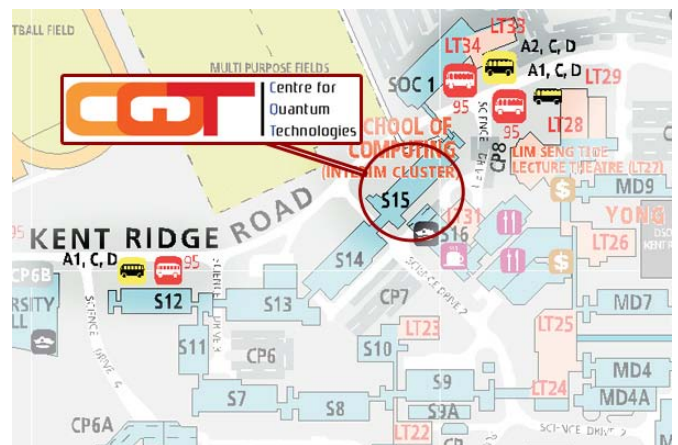

Getting Here

Centre for Quantum Technologies

National University of Singapore
Block S15, 3 Science Drive 2
Singapore 117543

By Taxi

CQT is located at National University of Singapore, 3 Science Drive 2 (off Lower Kent Ridge Road), Block S15.

Transfer to [SBS Transit](#) Service 95 at the bus stop opposite Buona Vista Station, across the North Buona Vista Road (in front of the Ministry of Education building). Alternative bus route that go through NUS is Service 96 from Clementi Station (EW23).